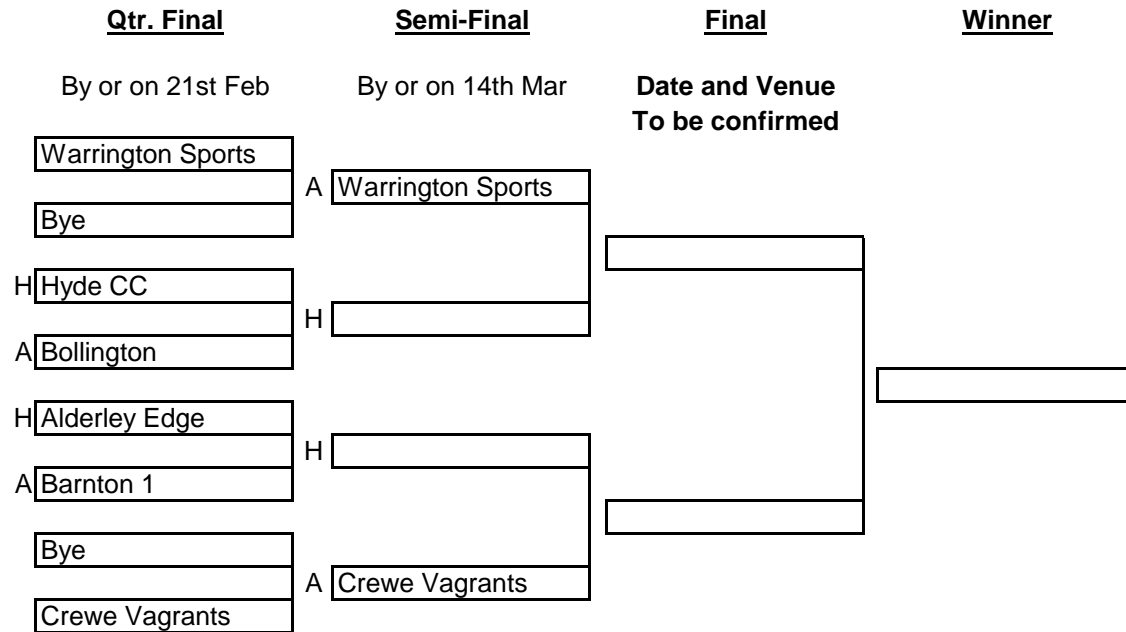

2010 Mens Cheshire Cup

Cheshire Cup

Home clubs to contact Away clubs to arrange times and dates

Winners will be at home and therefore need to contact me and Semi-Final opponents straight away.

Please send me a normal nwcsf result card (by post or email)